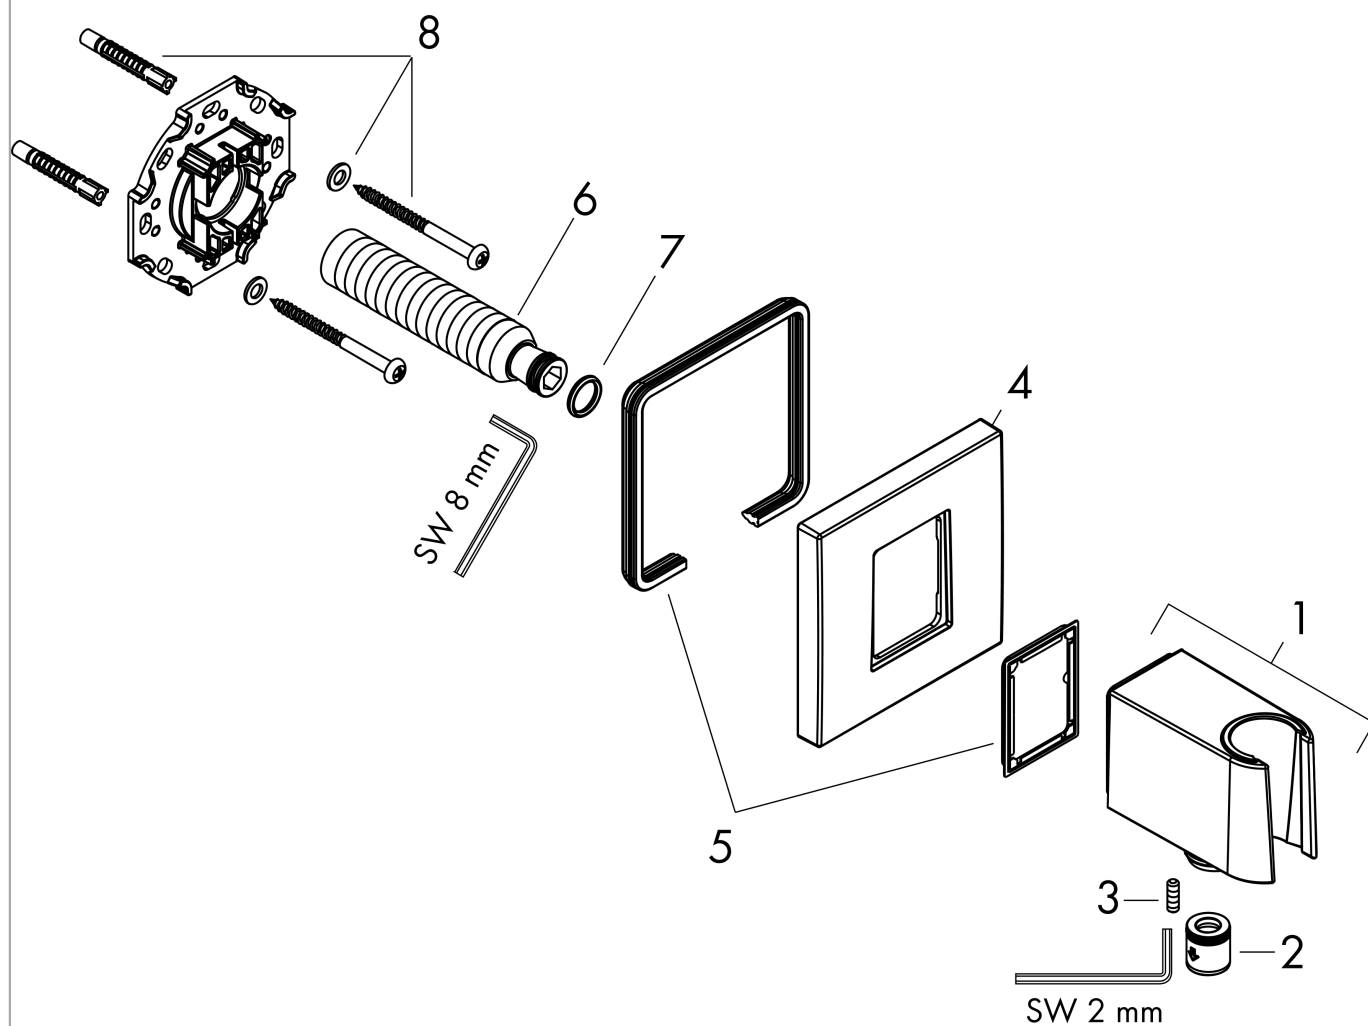

FixFit E**Wall outlet with shower holder**Surfaces: **Matt Black** Article Number: **26889670****Description****product features**

- consists of: wall connector, escutcheon
- version: plastic housing with internal water supply made of plastic
- fixed holding position
- for all Hansgrohe hand showers
- for hoses with conical nut
- material: plastic
- with non-return valve
- connection type: G ½

Product image

FixFit E
Wall outlet with shower holder
 Surfaces: **Matt Black** Article Number: **26889670**

Exploded Drawing

Year of production: >06/22

FixFit E

Wall outlet with shower holder

Surfaces: **Matt Black** Article Number: **26889670**

Spare part list

Year of production: >06/22

Pos.	Description	Article Number	Price	PU
1	shower holder, assy	94695670	€ 129,23	1
2	set of non return valves DW 15	94074000	€ 13,92	1
3	null	93841000	€ 3,21	1
4	seal	94694000	€ 3,21	1
5	escutcheon	94693670	€ 105,91	1
6	connecting thread G½	98933000	€ 57,12	1
7	O-ring 11x2	98127000	€ 3,21	1
8	mounting set	96179000	€ 11,31	1